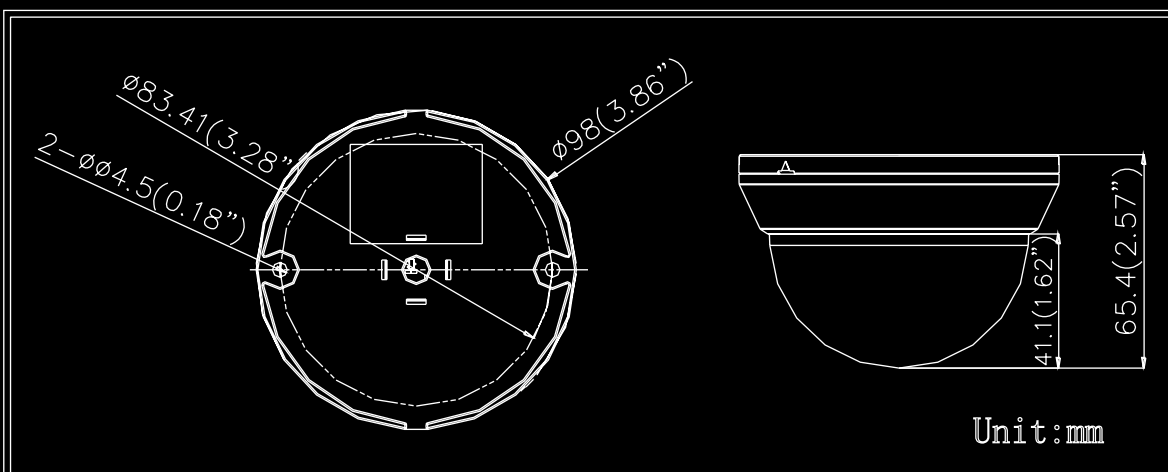

LD7TURBOW

Legend Turbo HD Dome Camera

► Camera

Image Sensor	Progressive Scan CMOS
Effective Pixels	1280 (H) * 720(V)
Min. Illumination	0.1 Lux @ (F1.2, AGC ON), 0 Lux with IR
Shutter Time	1/25 (1/30) s to 1/50,000 s
Lens	2.8 mm Angle of view: 92° (2.8mm)

► General

Lens Mount	M12
Angle Adjustment	Pan: 0 - 350°, Tilt: 0 - 70°, Rotation: 0 - 350°
Day & Night	ICR
Synchronization	Internal synchronization
Video Frame Rate	720p @ 25 fps / 720p @ 30fps
HD Video Output	1 Turbo HD Output.
Working Temperature /	-20° C - 45° C (-4 °C - 113°F)
Humidity	Humidity 90% or less
Power Supply	12 VDC
Power Consumption	Max. 4 W
IR Range	Up to 20 m
Dimension	Ø 98 x 65.4 mm (Ø 3.86" x 2.57")
Weight (approx.)	130 g